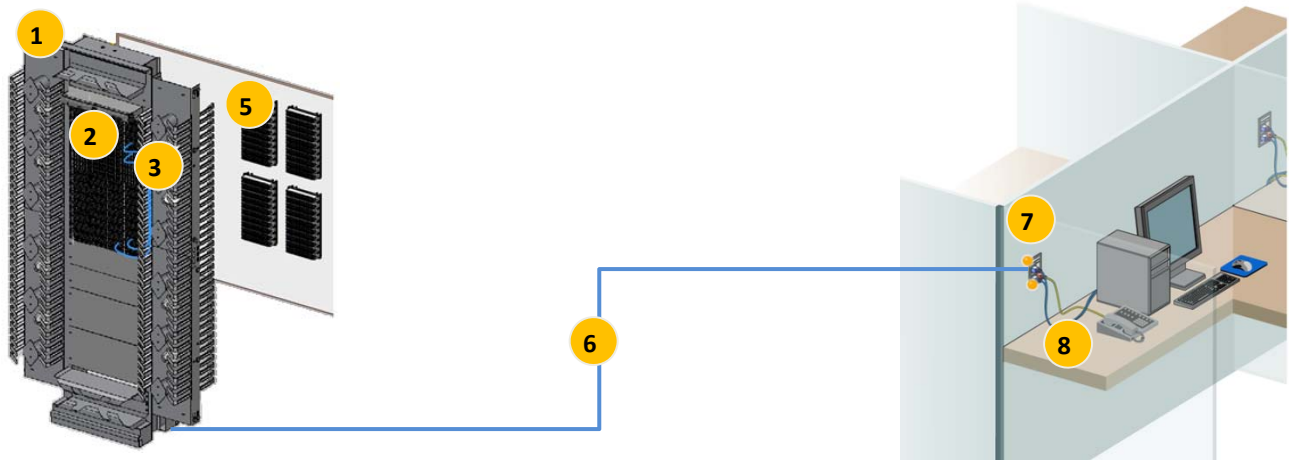

# Category 5e UTP Solution

<b>19-Inch Rack</b>	<b>1</b>		2 post, 3" deep	1933559-1
			4 post adjustable	1933570-1
<b>Cable Management</b>	<b>1</b>	Horizontal 2RU panel	Single sided	1933532-1
			Double sided	1933533-1
	Double-sided vertical manager	6"		1933534-1
		6" Combination		1933540-1
<b>Cat.5e UTP Cable - 520 series</b>	<b>6</b>	Plenum Riser		TE520P-XXYY** TE520R-XXYY**
* x denotes color: White, Blue				
<b>Cat.5e UTP Patch Panel</b>	<b>2</b>	Straight SL	24 port	1479154-2
		Straight SL	48 port	1479155-2
		Angled SL	24 port	1499602-2
		Angled SL	48 port	1499603-2
		Dynamic	24 port	PP24AC5ET
		Dynamic	48 port	PP48AC5ET
<b>Cat 5e UTP Cable Assemblies</b>	<b>3</b>		White	TCPC-5ERUVB-WTxx*
	<b>8</b>		Blue	TCPC-5ERUVB-BLxx*
* denotes length				
<b>Cat.5e UTP Termination Blocks</b>	<b>5</b>	110Connect XC	100-pair kit	569439-1
			300-pair kit	569445-1
			Cable trough with legs	569389-1
<b>Cat.5e UTP Outlet</b>	<b>7</b>	Faceplate single gang w/ label and icons	1 port	2111008-x*
			2 port	2111009-x*
			4 port	2111011-x*
		Surface Mount Module	2 port	1933668-x*
			4 port	1933671-x*
			RJ45 without dust cover	1375191-x
			RJ45 with dust cover	1375190-x
* denotes color, ** denotes color(XX) and Packaging (YY)				