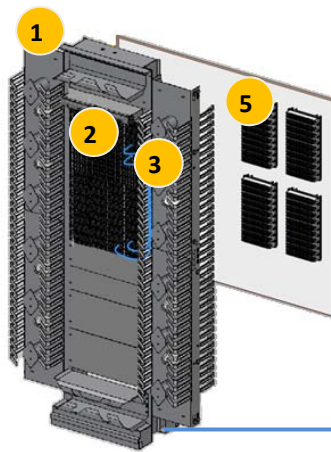

Category 6A UTP Solution

6

19-Inch Rack	1		2 post, 3" deep	1933559-1
			4 post adjustable	1933570-1
Cable Management	1	Horizontal 2RU panel	Single -sided	1933532-1
			Double -sided	1933533-1
		Double-sided vertical manager	6"	1933534-1
			6" Combination	1933540-1
Cat.6A UTP Cable	6	Plenum		TE640P-XXYY**
		Riser		TE640R-XXYY**
Cat.6A UTP Patch Panel	2	Dynamic	24 port	PP24AC6AT
			48 port	PP48AC6AT
Cat 6A U/UTP Cable Assemblies	3	568B	White	6645-2-805-YY*
			Blue	6645-2-825-YY*
* YY denotes length				
Cat.6A UTP Termination Blocks	5	HighBand	144-pair kit - 12-way kit	6450 1 107-01
			HighBand 25 cable trough	6450 2 157-00
			Vertical Management Rings	6450 2 156-20
			Vertical Management Cover	6450 2 158-20
Cat.6A UTP Consolidation Point	7	Patch Panel unloaded	18 port	1933693-1
		Unloaded SL Module	6 port	2111117-1
		RJ45 without dust cover		TBA
* x denotes color, ** denotes color (XX) and packaging (YY)