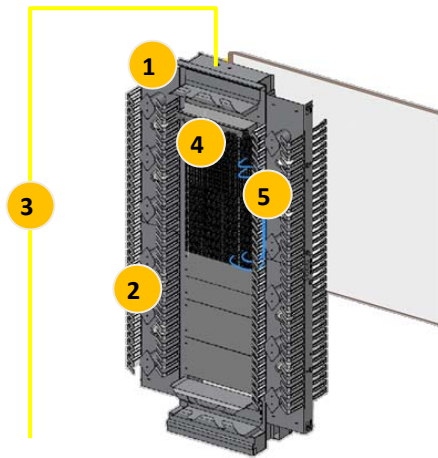

Fiber Optic OM4 Solution

19-Inch Rack 1		Cable Management 2				
2 post, 3" deep	1933559-1	Horizontal 2RU panel	Single sided	1933532-1		
4 post adjustable	1933570-1		Double sided	1933533-1		
		Double-sided vertical manager	6"	1933534-1		
			6" Combination	1933540-1		
Indoor Cable 3						
		Interconnect		Distribution	Armored	
		Riser	Plenum	Riser	Plenum	
Dual	4-1553416-9	4-1553417-9				
Quad	3-1553418-9	4-1553419-9				
6-Fiber			4-1553307-9	4-1553308-9	7-1777121-7	
12-Fiber			4-1553311-9	4-1553312-9	7-1777117-7	
24-Fiber			4-1553315-9	4-1553316-9	4-1553420-9	
Indoor/Outdoor Cable 3			Outdoor Cable 3			
		Riser	Plenum	OSP	OSPA	
6-Fiber	6-1553342-5	6-1553343-5		6-1553387-5	6-1553397-5	
12-Fiber	6-1553346-5	6-1553347-5		6-1553389-5	6-1553399-5	
24-Fiber	6-1553348-5	6-1553349-5		6-1553390-5	6-1553400-5	
Patch Panels 4						
TFP	1RU	TFP-1TT00-000B		RMG	1RU	RMG-1000-000B
	2RU	TFP-2TT00-000B			2RU	RMG-2000-000B
	5RU	TFP-5TT00-000B			4RU	RMG-4000-000B
TFP Adapters	6 SC Duplex	TFP-12APLC4 & TFP-12APRC4		RMG Adapters	6 SC Duplex	RMG-12ADPC4
	12 LC Duplex	TFP-24APLQ2 & TFP-24APRQ2			12 LC Duplex	RMG-24ADPQ4
Patch Cords 5						
		1m	2m	3m	5m	
SC/LC Duplex	PAT-LCSC-R40C001M	PAT-LCSC-R40C002M	PAT-LCSC-R40C003M	PAT-LCSC-R40C005M		
LC/LC Duplex	PAT-LCLC-R40C001M	PAT-LCLC-R40C002M	PAT-LCLC-R40C003M	PAT-LCLC-R40C005M