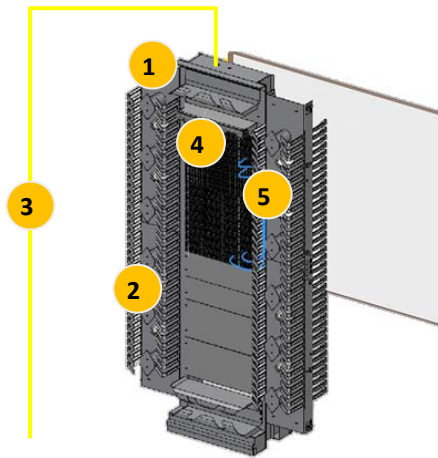

Fiber Optic Singlemode Solution

19-Inch Rack 1		Cable Management 2				
2 post, 3" deep	1933559-1	Horizontal 2RU panel	Single-sided	1933532-1		
4 post adjustable	1933570-1		Double-sided	1933533-1		
		Double-sided vertical manager	6"	1933534-1		
			6" Combination	1933540-1		
Indoor cable 3						
		Interconnect		Distribution		
		Riser	Plenum	Riser	Plenum	
Dual	7-1553416-3	7-1553417-3				
Quad	7-1553418-3	7-1553419-3				
6-Fiber				7-1553307-3	7-1553308-3	
12-Fiber				7-1553311-3	7-1553312-3	
24-Fiber				7-1553315-3	7-1553316-3	
					4-1777121-7	
					4-1777117-7	
					4-1553420-7	
Indoor/Outdoor Cable 3			Outdoor Cable 3			
		Riser	Plenum	OSP	OSPA	
6-Fiber	6-1553342-3	6-1553343-3		6-1553387-3	6-1553397-3	
12-Fiber	6-1553346-3	6-1553347-3		6-1553389-3	6-1553399-3	
24-Fiber	6-1553348-3	6-1553349-3		6-1553390-3	6-1553400-3	
Patch Panels 4						
TFP	1RU	TFP-1TT00-000B		RMG	1RU	RMG-1000-000B
	2RU	TFP-2TT00-000B			2RU	RMG-2000-000B
	5RU	TFP-5TT00-000B			4RU	RMG-4000-000B
TFP Adapters	6 SC Duplex	TFP-12APLC8 & TFP-12APRC8		RMG Adapters	6 SC Duplex	RMG-12ADPC8
	12 LC Duplex	TFP-24APLQ5 & TFP-24APRQ5			12 LC Duplex	RMG-24ADPQ8
Patch Cords 5						
		1m	2m	3m	5m	
SC/LC Duplex	PAT-LCSC-RS0C001M	PAT-LCSC-RS0C002M		PAT-LCSC-RS0C003M	PAT-LCSC-RS0C005M	
LC/LC Duplex	PAT-LCLC-RS0C001M	PAT-LCLC-RS0C001M		PAT-LCLC-RS0C001M	PAT-LCLC-RS0C001M