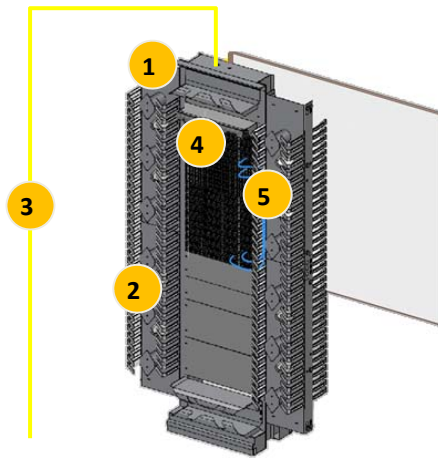

Fiber Optic OM2 Solution

19-Inch Rack		Cable Management				
2 post, 3" deep	1933559-1	Horizontal 2RU panel	Single sided	1933532-1		
4 post adjustable	1933570-1		Double sided	1933533-1		
		Double-sided vertical manager	6"	1933534-1		
			6" Combination	1933540-1		
Indoor Cable						
		Interconnect		Distribution		
		Riser	Plenum	Riser	Plenum	
Dual	1-1553416-2	1-1553417-2				
Quad	1-1553418-2	1-1553419-2				
6-Fiber				1-1553307-2	1-1553308-2	
12-Fiber				1-1553311-2	1-1553312-2	
24-Fiber				1-1553315-2	1-1553316-2	
					2-1777121-7	
					2-1777117-7	
					1-1553420-2	
		Indoor/Outdoor Cable		Outdoor Cable		
		Riser	Plenum	OSP	OSPA	
6-Fiber	6-1553342-2	6-1553343-2		6-1553387-2	6-1553397-2	
12-Fiber	6-1553346-2	6-1553347-2		6-1553389-2	6-1553399-2	
24-Fiber	6-1553348-2	6-1553349-2		6-1553390-2	6-1553400-2	
Patch Panels						
TFP	1RU	TFP-1TT00-000B		RMG	1RU	RMG-1000-000B
	2RU	TFP-2TT00-000B			2RU	RMG-2000-000B
	5RU	TFP-5TT00-000B			4RU	RMG-4000-000B
TFP Adapters	6 SC Duplex	TFP-12APLC3 & TFP-12APRC3		RMG Adapters	6 SC Duplex	RMG-12ADPC3
	12 LC Duplex	TFP-24APLQ1 & TFP-24APRQ1			12 LC Duplex	RMG-24ADPQ3
Patch Cords						
		1m	2m	3m	5m	
SC/SC Duplex	PAT-SCSC-R20C001M	PAT-SCSC-R20C002M		PAT-SCSC-R20C003M	PAT-SCSC-R20C005M	
SC/LC Duplex	PAT-LCSC-R20C001M	PAT-LCSC-R20C002M		PAT-LCSC-R20C003M	PAT-LCSC-R20C005M	
LC/LC Duplex	PAT-LCLC-R20C001M	PAT-LCLC-R20C002M		PAT-LCLC-R20C003M	PAT-LCLC-R20C005M