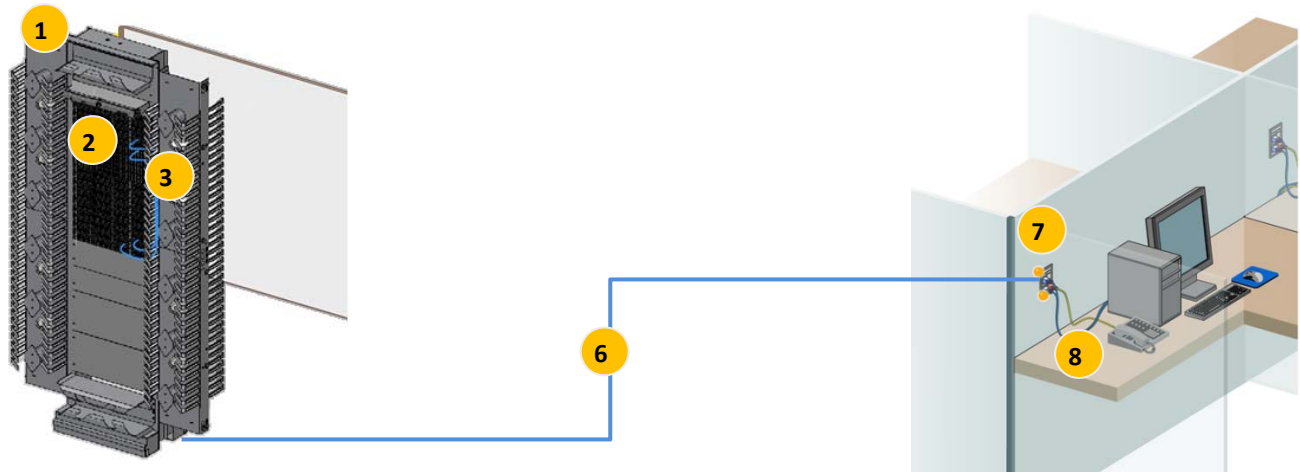

Category 6A Shielded Solution

19-Inch Rack	1		2 post, 3" deep	1933559-1
			4 post adjustable	1933570-1
Cable Management	1	Horizontal 2RU panel	Single-sided	1933532-1
		Double-sided vertical manager	6"	1933534-1
			6" Combination	1933540-1
Cat.6A F/UTP Cable	6	Plenum		TE640PF-XXYY**
		Riser		TE640RF-XXYY**
* denotes color : White, Blue				
Cat.6A Shielded Patch Panel	2	Straight	24 port	1933319-2
		Straight	48 port	1933320-2
		Angled	24 port	1933321-2
		Angled	48 port	1933322-2
Cat 6A F/UTP Cable Assemblies	3		White	x-1933885-x*
	8		Blue	x-1933882-x*
* denotes length				
Cat.6A Shielded Outlet	7	Faceplate single gang w/ label and icons	1 port	2111008-x*
			2 port	2111009-x*
			4 port	2111011-x*
		Surface Mount Module	2 port	1933668-x*
			4 port	1933671-x*
			RJ45 without dust cover	1711342-2
		RJ45 with dust cover	1711160-2	
* denotes color, ** denotes color (XX) and packaging (YY)