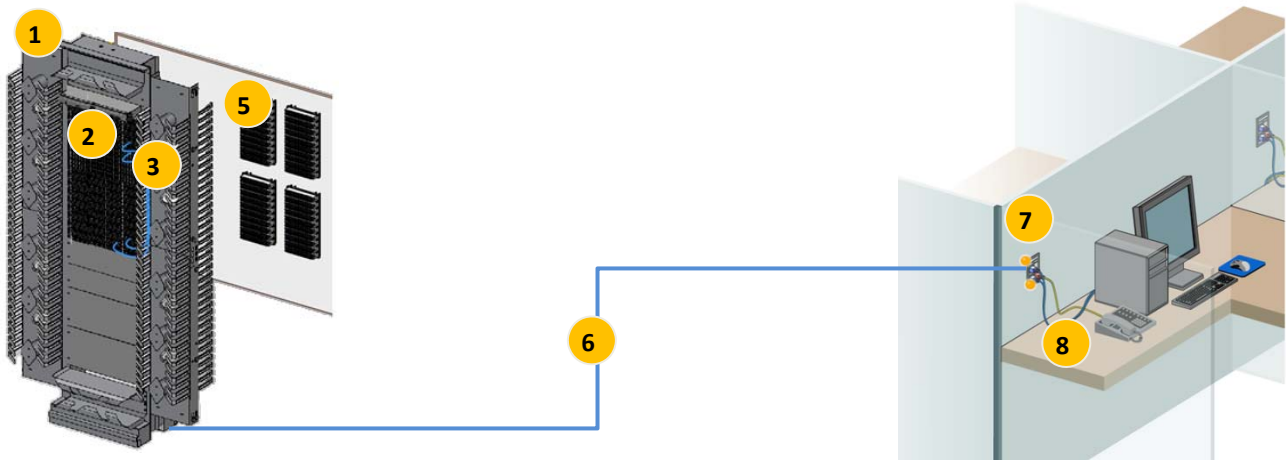

Category 6 UTP Solution

19-Inch Rack	1		2 post, 3" deep	1933559-1
			4 post adjustable	1933570-1
Cable Management	1	Horizontal 2RU panel	Single -sided	1933532-1
			Double -sided	1933533-1
		Double-sided vertical manager	6"	1933534-1
			6" Combination	1933540-1
Cat.6 UTP Cable - 620 series	6	Plenum		TE620P-XXYY**
		Riser		TE620R-XXYY**
* x denotes color: White, Blue				
Cat.6 UTP Patch Panel	2	Straight	24 port	1375014-2
		Straight	48 port	1375015-2
		Angled	24 port	1499600-2
		Angled	48 port	1499601-2
		Dynamic Angled	24 port	PP24AC6T
		Dynamic Angled	48 port	PP48AC6T
Cat 6 UTP Cable Assemblies	3		White	TCPC-6RUVB-WTxx*
	8		Blue	TCPV-6RUVB-BLxx*
* denotes length				
Cat.6 UTP Termination Blocks	5	HighBand	300-pair kit - 12-way kit	6450 1 101-10
			HighBand 25 cable trough	6450 2 157-00
			Vertical Management Rings	6450 2 156-20
			Vertical Management Cover	6450 2 158-20
Cat.6 UTP Outlet	7	Faceplate single gang w/ label and icons	1 port	2111008-x*
			2 port	2111009-x*
			4 port	2111011-x*
		Surface Mount Module	2 port	1933668-x*
			4 port	1933671-x*
			RJ45 without dust cover	1375055-x
		RJ45 with dust cover	1375187-x	
* denotes color, ** denotes color (XX) and packaging (YY)