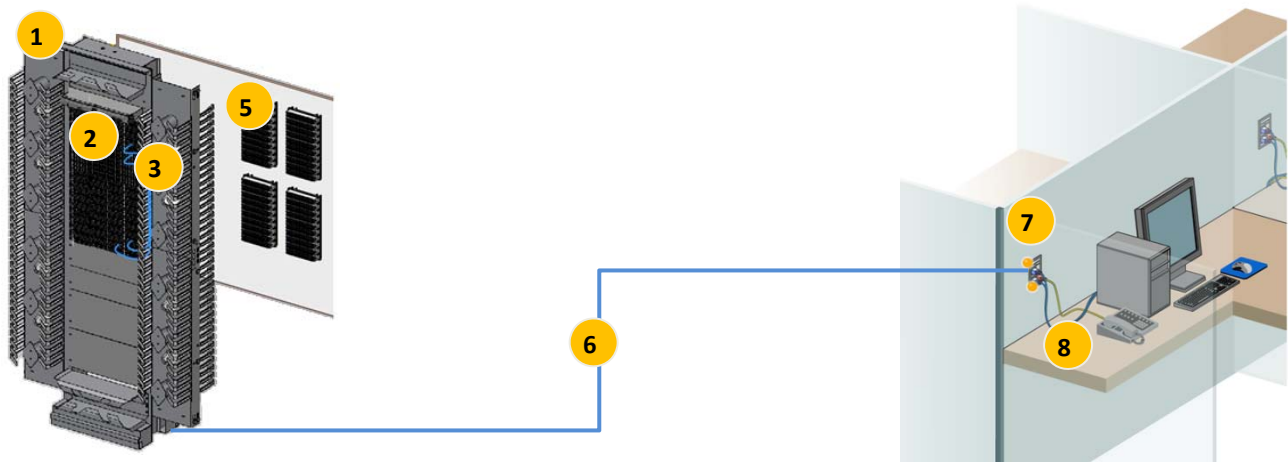

Category 6A UTP Solution

19-Inch Rack	1		2 post, 3" deep 4 post adjustable	1933559-1 1933570-1
Cable Management	1	Horizontal 2RU panel	Single -sided Double -sided	1933532-1 1933533-1
		Double-sided vertical manager	6"	1933534-1
			6" Combination	1933540-1
Cat.6A UTP Cable	6	Plenum Riser		TE640P-XXYY** TE640R-XXYY**
Cat.6A UTP Patch Panel	2	Dynamic	24 port 48 port	PP24AC6AT PP48AC6AT
Cat 6A U/UTP Cable Assemblies	3	568B	White Blue	6645-2-805-YY* 6645-2-825-YY*
* YY denotes length		8		
Cat.6A UTP Termination Blocks	5	HighBand	144-pair kit - 12-way kit	6450 1 107-01
			HighBand 25 cable trough	6450 2 157-00
			Vertical Management Rings	6450 2 156-20
			Vertical Management Cover	6450 2 158-20
Cat.6A UTP Outlet	7	Faceplate single gang w/ label and icons	1 port	2111036-x*
			2 port	2111037-x*
			4 port	2111039-x*
		Surface Mount Module	2 port	1933668-x*
			4 port	1933671-x*
RJ45 without dust cover		6830 1 835-x		
* x denotes color, ** denotes color (XX) and packaging (YY)