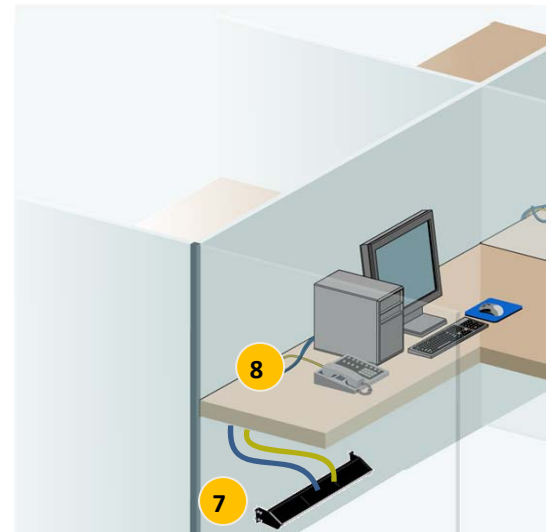

Category 6A UTP Solution

6

19-Inch Rack	1		2 post, 3" deep	1933559-1
			4 post adjustable	1933570-1
Cable Management	1	Horizontal 2RU panel	Single -sided	1933532-1
			Double -sided	1933533-1
		Double-sided vertical manager	6"	1933534-1
			6" Combination	1933540-1
Cat.6A UTP Cable	6	Plenum		TE640P-XXYY**
		Riser		TE640R-XXYY**
Cat.6A UTP Patch Panel	2	Dynamic	24 port	PP24AC6AT
			48 port	PP48AC6AT
Cat 6A U/UTP Cable Assemblies	3	568B	White	6645-2-805-YY*
			Blue	6645-2-825-YY*
* YY denotes length				
Cat.6A UTP Termination Blocks	5	HighBand	144-pair kit - 12-way kit	6450 1 107-01
			HighBand 25 cable trough	6450 2 157-00
			Vertical Management Rings	6450 2 156-20
			Vertical Management Cover	6450 2 158-20
Cat.6A UTP Consolidation Point	7	Patch Panel unloaded	18 port	1933693-1
		Unloaded SL Module	6 port	2111117-1
		RJ45 without dust cover		TBA
* x denotes color, ** denotes color (XX) and packaging (YY)