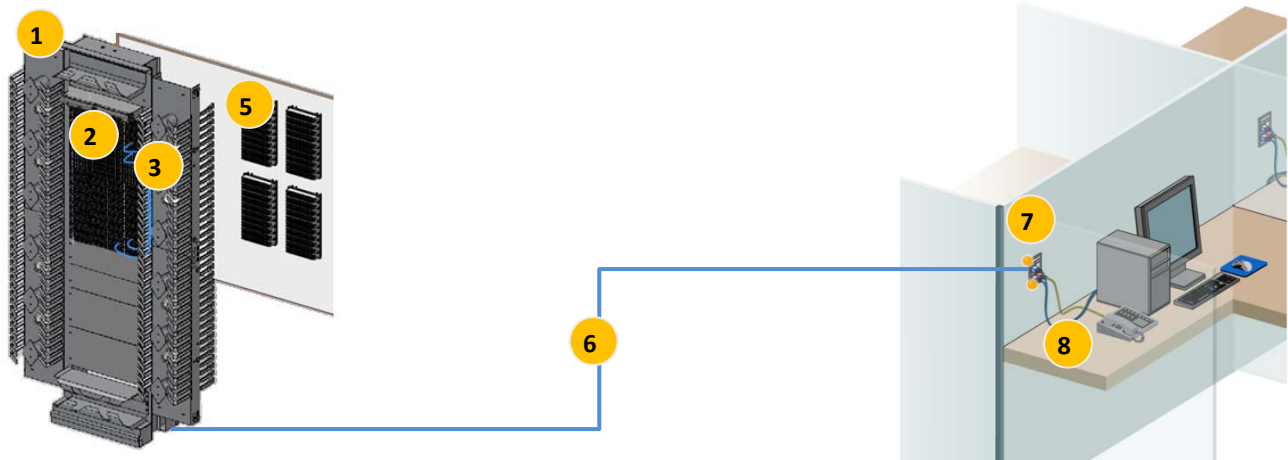

Category 5e UTP Solution – Standards Compliant

19-Inch Rack	1		2 post, 3" deep	1933559-1
			4 post adjustable	1933570-1
Cable Management	1	Horizontal 2RU panel	Single sided	1933532-1
			Double sided	1933533-1
	Double-sided vertical manager	6"		1933534-1
		6" Combination		1933540-1
Cat.5e UTP Cable - 510 series	6	Plenum Riser		TE510P-XXYY** TE510R-XXYY**
* x denotes color: White, Blue				
Cat.5e UTP Patch Panel	2	Flat SL	24 port	2111437-1
		Flat SL	48 port	2111438-1
Cat 5e UTP Cable Assemblies	3		White	TCP-5ERUVB-WTxx*
			Blue	TCP-5ERUVB-BLxx*
* denotes length				
Cat.5e UTP Termination Blocks	5	110Connect XC	100-pair kit	569439-1
			300-pair kit	569445-1
			Cable trough with legs	569389-1
Cat.5e UTP Outlet	7	Faceplate single gang w/ label	1 port	2111036-x*
			2 port	2111037-x*
			4 port	2111039-x*
		Surface Mount Module	2 port	1933668-x*
			4 port	1933671-x*
RJ45 without dust cover		2111435-x*		
* denotes color, ** denotes color(XX) and Packaging (YY)