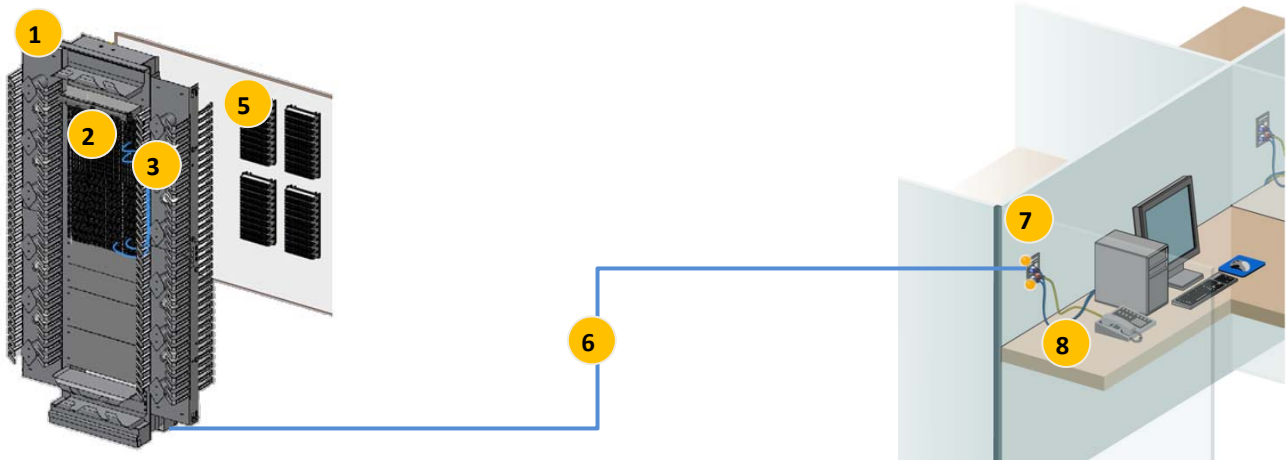

Category 6 UTP Solution – Standards Compliant

19-Inch Rack	1		2 post, 3" deep	1933559-1
			4 post adjustable	1933570-1
Cable Management	1	Horizontal 2RU panel	Single –sided	1933532-1
			Double -sided	1933533-1
		Double-sided vertical manager	6"	1933534-1
			6" Combination	1933540-1
Cat.6 UTP Cable - 620 series	6	Plenum		TE610P-XXYY**
		Riser		TE610R-XXYY**
* x denotes color: White, Blue				
Cat.6 UTP Patch Panel	2	Flat	24 port	2111477-1
		Flat	48 port	2111478-1
Cat 6 UTP Cable Assemblies	3		White	TCP6-6RUVB-WTxx*
			Blue	TCPV-6RUVB-BLxx*
* denotes length				
Cat.6 UTP Termination Blocks	5	HighBand	300-pair kit - 12-way kit	6450 1 101-10
			HighBand 25 cable trough	6450 2 157-00
			Vertical Management Rings	6450 2 156-20
			Vertical Management Cover	6450 2 158-20
Cat.6 UTP Outlet	7	Faceplate single gang w/ label and icons	1 port	2111036-x*
			2 port	2111037-x*
			4 port	2111039-x*
		Surface Mount Module	2 port	1933668-x*
			4 port	1933671-x*
			RJ45 without dust cover	2111475-x*
* denotes color, ** denotes color (XX) and packaging (YY)